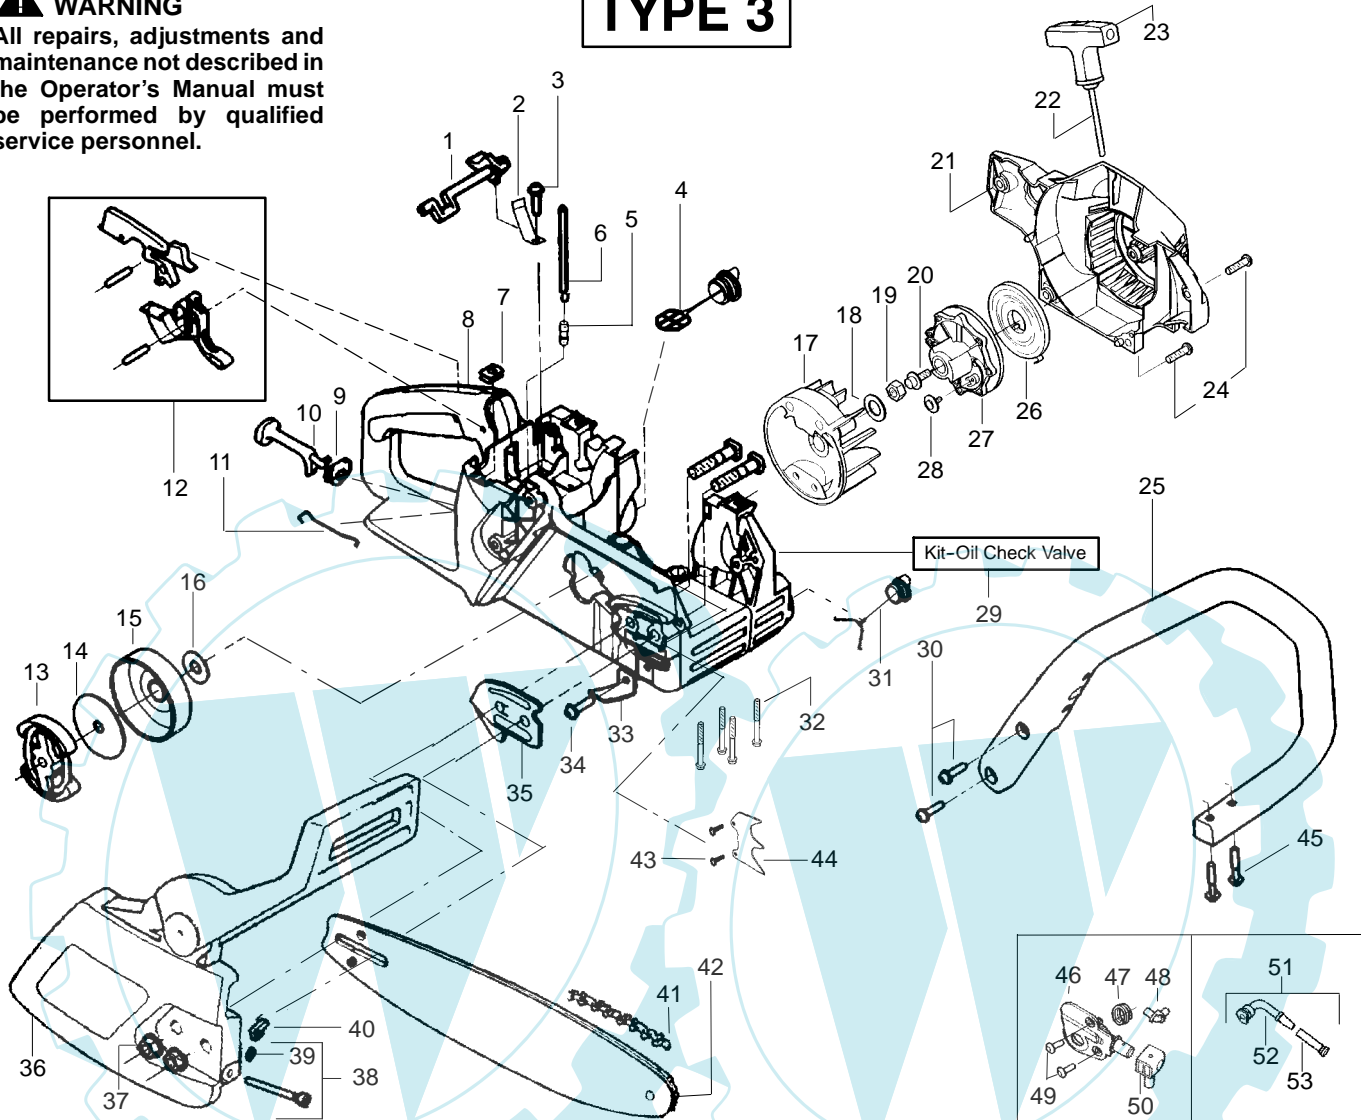

PARTS LIST NO. 530163046		PARTNER® PARTS LIST	CHAIN SAW MODEL(S) 350 – Russia	
DATE 3/29/05	Replaces 163046 – 1/07/04		Note: Illustration may differ from actual model due to design changes	PAGE NO. 2

WARNING

All repairs, adjustments and maintenance not described in the Operator's Manual must be performed by qualified service personnel.

TYPE 3

Ref.	Part No.	Description	Ref.	Part No.	Description	Ref.	Part No.	Description
1.	530038227	Lever-Switch (Includes Pin)	21.	530049335	Housing-Fan	40.	530015826	Pin-Bar Adjust
2.	530016149	Spring-Switch	22.	530069232	Kit-Rope	41.	952051211	Chain – 16"
3.	530015775	Screw	23.	530056402	Handle-Starter	42.	530044692	Bar – 16"
4.	530047192	Assy-Fuel Cap	24.	530015892	Screw	43.	530015805	Screw
5.	530023877	Fitting	25.	530056798	Handle-Front	44.	530014381	Kit-Spike (incl. #43)
6.	530069216	Kit-Fuel Line (Large)	26.	530027531	Spring-Starter	45.	530015940	Screw
7.	530015922	Nut-Speed	27.	530037817	Pulley-Starter	46.	530071259	Kit-Oil Pump (incl 45,46,48)
8.	530056735	Assy-Chassis	28.	530016080	Screw	47.	530037820	Gear-Worm Spring
9.	530038406	Grommet-Choke Knob	29.	530071666	Kit-Oil Check Valve	48.	530049477	Elbow-Oil Pickup
10.	530047989	Lever-Choke	30.	530015814	Assy. - Clutch	49.	530016064	Screw
11.	530037809	Wire-Throttle	31.	530010846	Assy-Oil Cap	50.	530019206	Seal Block
12.	530071832	Kit-Trigger & Lockout	32.	530016132	Screw	51.	530047663	Assy-Oil-Pickup (Incl. 52-53)
13.	530014949	Assy. - Clutch	33.	530029850	Chain Catcher	52.	530038373	Pickup-Oiler
14.	530015611	Washer-Clutch	34.	530015814	Screw	53.	530056533	Filter-Oil
15.	530047061	Assy-Drum W/brg.	35.	530038238	Plate-Bar Mounting			
16.	530015907	Washer - Thrust	36.	530054739	Assy-Chain Brake			
17.	530039187	Assy-Flywheel	37.	530015917	Nut-Bar Mounting			
18.	530015127	Washer-Flywheel	38.	530069611	Kit-Bar Adjust (incl. 39,40)			
19.	530016134	Nut-Flywheel	39.	530038593	Retainer-Bar Adjust			
20.	530015920	Screw						

✓ = NEW PART NUMBER FOR THIS IPL

* = REFER TO THE SERVICE REFERENCE INDICATED FOR MORE INFORMATION. (LOCATED AT END OF IPL)