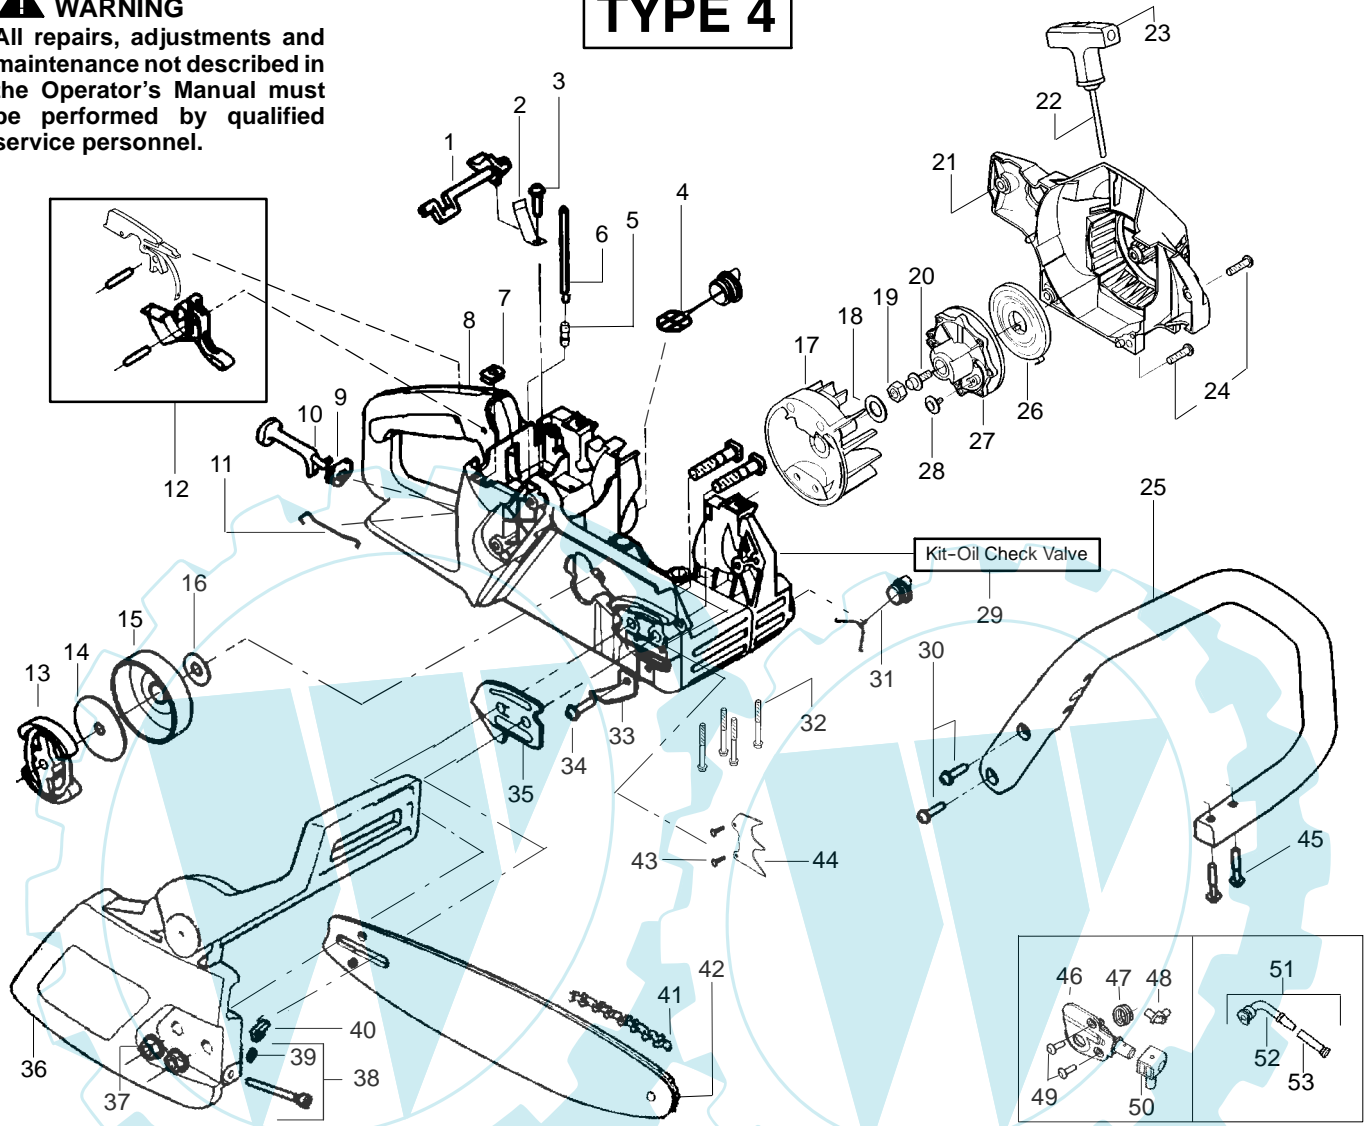

PARTS LIST NO. 530163046		PARTNER® PARTS LIST	CHAIN SAW MODEL(S) 350 – Russia	
DATE 3/29/05	Replaces 163046 – 1/07/04		Note: Illustration may differ from actual model due to design changes	PAGE NO. 3

⚠ WARNING
All repairs, adjustments and maintenance not described in the Operator's Manual must be performed by qualified service personnel.

TYPE 4

Ref.	Part No.	Description	Ref.	Part No.	Description	Ref.	Part No.	Description
1.	530038227	Lever-Switch (Includes Pin)	21.	530049335	Housing-Fan	40.	530015826	Pin-Bar Adjust
2.	530016149	Spring-Switch	22.	530069232	Kit-Rope	41.	952051211	Chain – 16"
3.	530015775	Screw	23.	530056402	Handle-Starter	42.	530044692	Bar – 16"
4.	530047192	Assy-Fuel Cap	24.	530015892	Screw	43.	530015805	Screw
5.	530023877	Fitting	25.	530056798	Handle-Front	44.	530014381	Kit-Spike (incl. #43)
6.	530069216	Kit-Fuel Line (Large)	26.	530027531	Spring-Starter	45.	530015940	Screw
7.	530015922	Nut-Speed	27.	530037817	Pulley-Starter	46.	530071259	Kit-Oil Pump (incl 47,48,50)
8.	530071848	Kit-Chassis Assy.	28.	530016080	Screw	47.	530037820	Gear-Worm Spring
9.	530049005	Grommet-Choke Knob	29.	530071666	Kit-Oil Check Valve	48.	530049477	Elbow-Oil Pickup
10.	530047989	Lever-Choke	30.	530015814	Screw	49.	530016064	Screw
11.	530037809	Wire-Throttle	31.	530010846	Assy-Oil Cap	50.	530019206	Seal Block
12.	530071832	Kit-Trigger & Lockout	32.	530016132	Screw	51.	530047663	Assy-Oil-Pickup (Incl. 52-53)
13.	530014949	Assy. - Clutch	33.	530029850	Chain Catcher	52.	530038373	Pickup-Oiler
14.	530015611	Washer-Clutch	34.	530015814	Screw	53.	530056533	Filter-Oil
15.	530047061	Assy-Drum W/brg.	35.	530038238	Plate-Bar Mounting			
16.	530015907	Washer - Thrust	36.	530054739	Assy-Chain Brake			
17.	530047534	Assy-Flywheel	37.	530015917	Nut-Bar Mounting			
18.	530015127	Washer-Flywheel	38.	530069611	Kit-Bar Adjust (incl. 39,40)			
19.	530016134	Nut-Flywheel	39.	530038593	Retainer-Bar Adjust			
20.	530015920	Screw						

✓ = NEW PART NUMBER FOR THIS IPL

★ = REFER TO THE SERVICE REFERENCE INDICATED FOR MORE INFORMATION. (LOCATED AT END OF IPL)