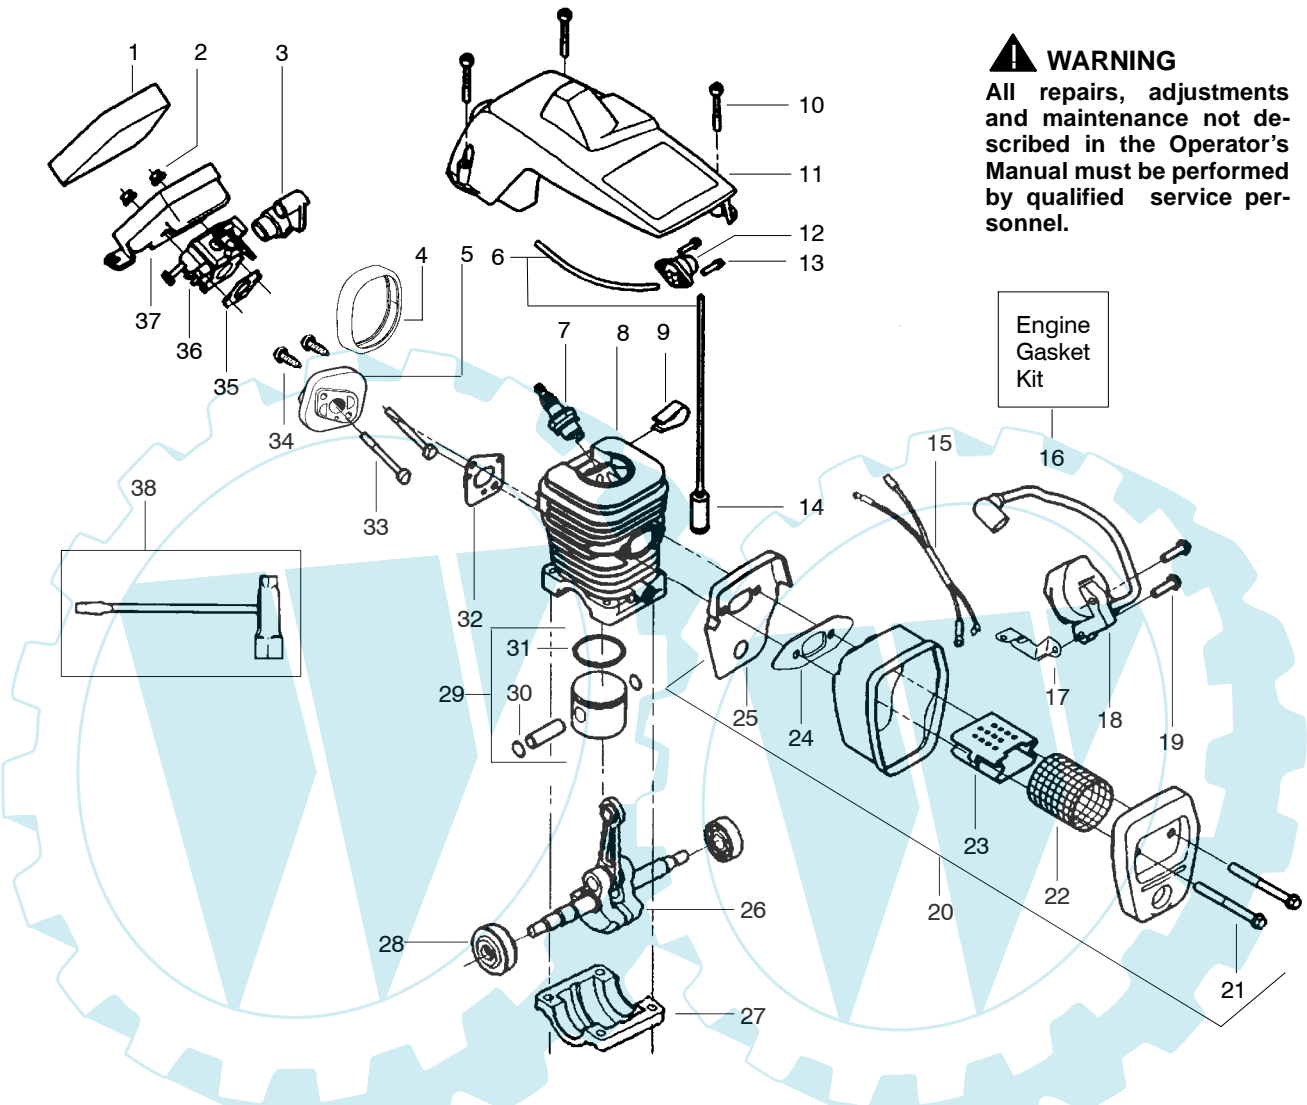

PARTS LIST NO. 530163046		PARTNER® PARTS LIST	CHAIN SAW MODEL(s) 350 – Russia	
DATE 3/29/05	Replaces 163046 – 1/07/04		Note: Illustration may differ from actual model due to design changes	PAGE NO. 5

TYPE 3

Ref.	Part No.	Description	Ref.	Part No.	Description	Ref.	Part No.	Description
1.	530037793	Foam – Air Filter	17.	530047442	Strap – Ground	32.	530069608	Gasket – Adapter(kit)
2.	530016101	Nut	18.	530039198	Module – Ignition	33.	530016187	Screw
3.	530035526	Grommet – Carb Adjust	19.	530015814	Screw	34.	530016386	Screw
4.	530054144	Seal – Carb Adapter	20.	530047207	Assy – Muffler (Incl. 21 – 25)	35.	530069608	Gasket – Carb. (kit)
5.	530049700	Adapter – Carb.	21.	530016132	Screw	36.	---	Kit – Carburetor Zama (W – 14A)
6.	530069247	Kit – Fuel Line (Small)	22.	530036103	Screen – Spark	(Note: Repair kits are not available for this carburetor)		
7.	952030150	Spark Plug (RCJ – 7Y)	23.	530037813	Diffuser – Muffler	37.	530037804	Housing – Air Filter
8.	530012550	Cylinder	24.	530069608	Gasket – Muffler (kit)	38.	530031135	Wrench – Bar
9.	530016136	Clip – High Tension Lead	25.	530049870	Backplate – Muffler	Not Shown		
10.	530016153	Screw	26.	530047062	Assy. – Crankshaft	---	---	Operator Manual
11.	530071310	Kit – Cylinder Shield	27.	530037935	Cap – Crankcase	530163655	---	English Only
12.	530047213	Assy – Air Purge	28.	530056363	Assy. – Seal & Bearing	530163656	---	Russia
13.	530015780	Screw	29.	530071408	Kit – Piston (Incl. 30 & 31)	530056654	---	Decal – Warning
14.	530095646	Assy – Fuel Pick – up	30.	530015697	Retainer – Piston Pin			
15.	530052296	Assy. – Wire Harness	31.	530038729	Ring – Piston			
16.	530069608	Kit – Engine Gasket (Incl. 24, 32 & 35)						

✓ = NEW PART NUMBER FOR THIS IPL   * = REFER TO THE SERVICE REFERENCE INDICATED FOR MORE INFORMATION. (LOCATED AT END OF IPL)
● = THESE PARTS ARE ILLUSTRATED FOR CLARITY. ORDER COMPLETE ASSEMBLY.