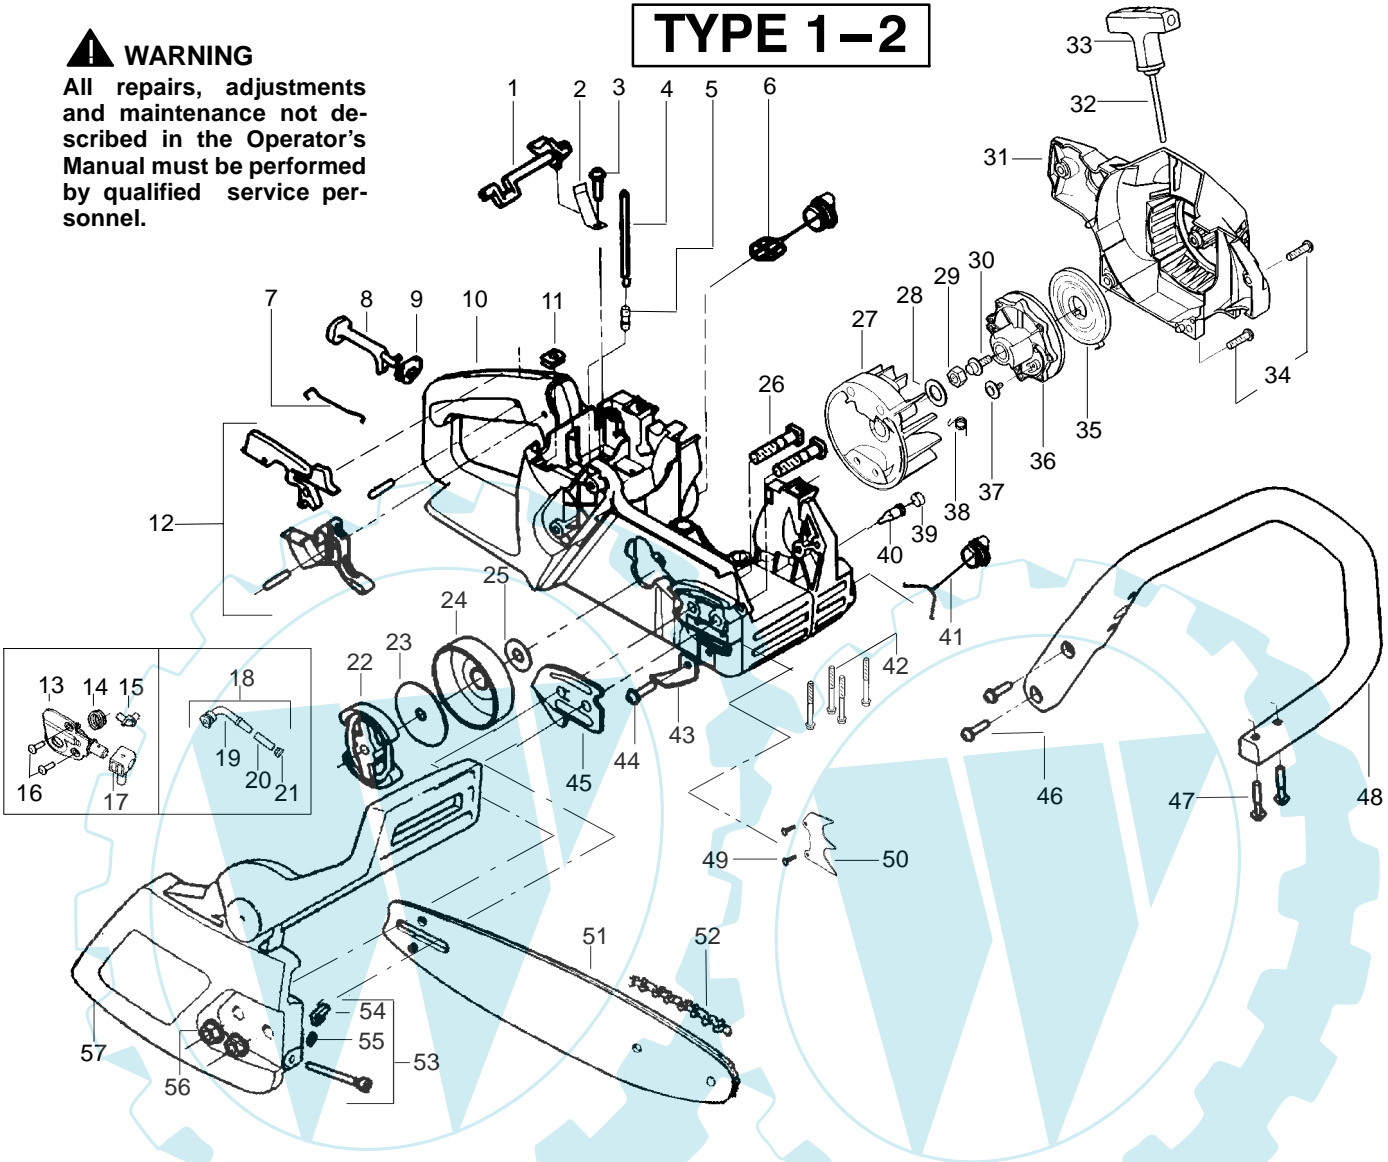

TYPE 1-2

Ref.	Part No.	Description	Ref.	Part No.	Description	Ref.	Part No.	Description
1.	530038227	Lever-Switch (Includes Pin)	19.	530038373	Pickup-Oiler	40.	530026119	Valve-Check
2.	530016149	Spring-Switch	20.	530037821	Filter-Oil	41.	530010846	Assy-Oil Cap
3.	530015775	Screw	21.	530030189	Plug-Oil Filter	42.	530016132	Screw
4.	530069216	Kit-Fuel Line (Large)	22.	530014949	Assy. - Clutch	43.	530029850	Chain Catcher
5.	530023877	Fitting	23.	530015611	Washer-Clutch	44.	530015814	Screw
6.	530047192	Assy-Fuel Cap	24.	530047061	Assy-Drum W/brg.	45.	530038238	Plate-Bar Mounting
7.	530037809	Wire-Throttle	25.	530015907	Washer - Thrust	46.	530015814	Screw
8.	530047989	Lever-Choke	26.	530016133	Bolt-Bar Mounting	47.	530015940	Screw
9.	530038406	Grommet-Choke Knob	27.	530039209	Assy-Flywheel	48.	530056798	Handle-Front
10.	530056735	Assy-Chassis	28.	530015127	Washer-Flywheel	49.	530015805	Screw
11.	530015922	Nut-Speed	29.	530016134	Nut-Flywheel	50.	530014381	Kit-Spike Assy
12.	530071305	Kit-Trigger & Lockout	30.	530015920	Screw	51.	530044692	Bar-16"
13.	530071259	Kit-Oil Pump (incl 14,15,17)	31.	530049335	Housing-Fan	52.	952051211	Chain-16"
14.	530037820	Gear-Worm Spring	32.	530069232	Kit-Rope	53.	530069611	Kit-Bar Adjust (incl.54,55)
15.	530049477	Elbow-Oil Pickup	33.	530037485	Handle-Starter	54.	530015826	Pin-Bar Adjust
16.	530016064	Screw	34.	530015892	Screw	55.	530038593	Retainer-Bar Adjust
17.	530019206	Seal Block	35.	530027531	Spring-Starter	56.	530015917	Nut-Bar Mounting
18.	530047663	Assy-Oil-Pickup (Incl. 19, 20 & 21)	36.	530037817	Pulley-Starter	57.	530054739	Assy-Chain Brake
			37.	530016080	Screw			
			38.	530023817	Spring - Starter Dog			
			39.	530038264	Plug - Bronze Vent			