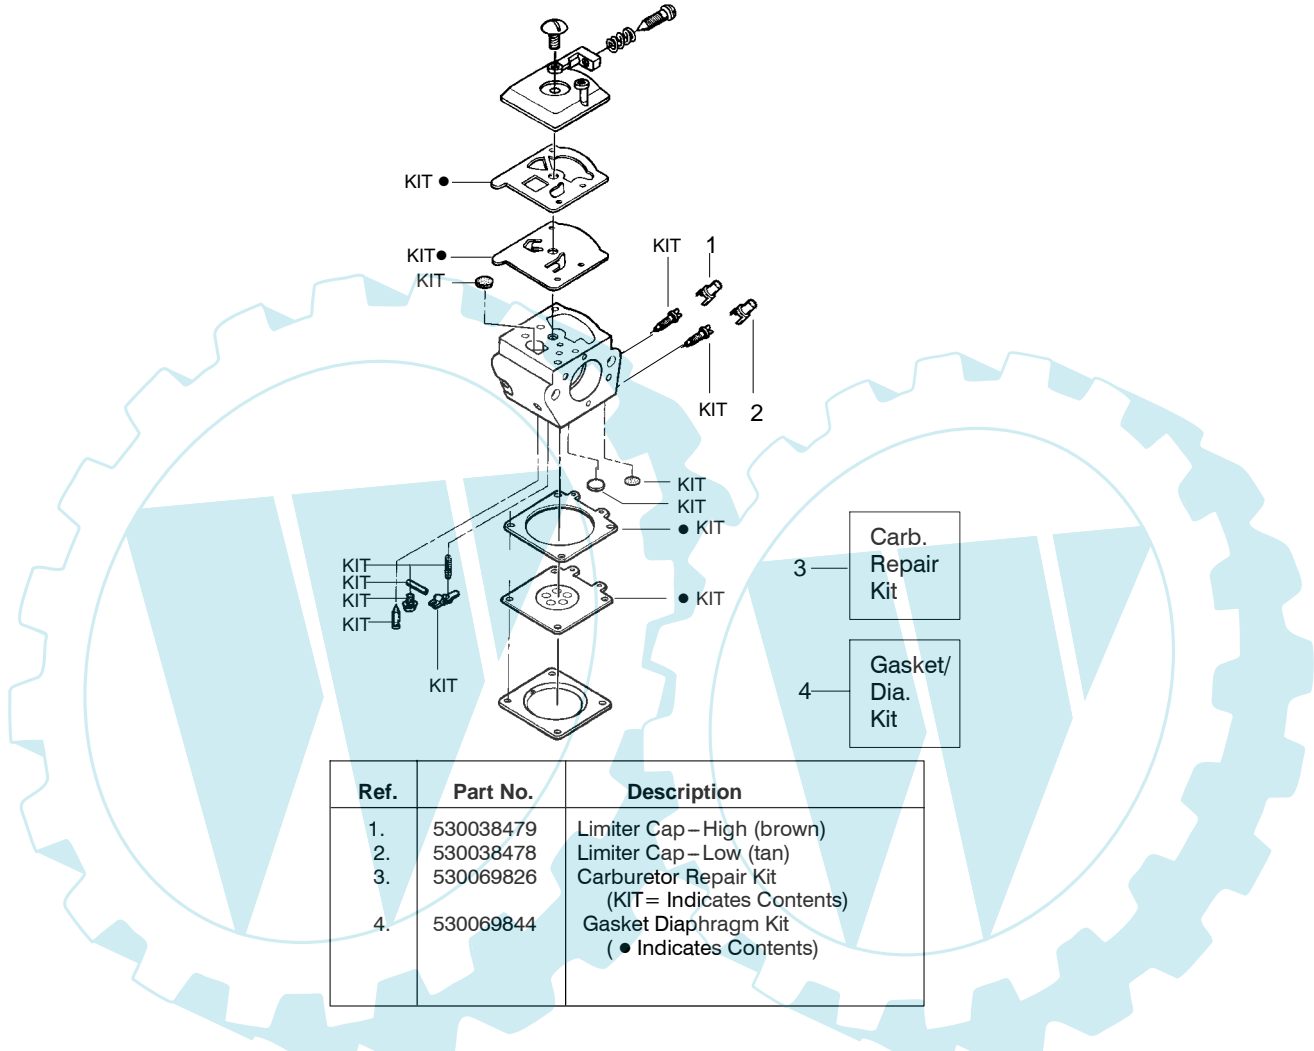

PARTS LIST NO. 530163046		PARTNER® PARTS LIST	CHAIN SAW MODEL(s) 350 – Russia	
DATE 3/29/05	Replaces 163046 – 1/07/04		Note: Illustration may differ from actual model due to design changes	PAGE NO. 7

Walbro
Carburetor Assembly
WT324 – 530069703

Ref.	Part No.	Description
1.	530038479	Limiter Cap – High (brown)
2.	530038478	Limiter Cap – Low (tan)
3.	530069826	Carburetor Repair Kit (KIT = Indicates Contents)
4.	530069844	Gasket Diaphragm Kit (● Indicates Contents)

Kit - Carburetor Assembly No. 530071618 - W-14A
Kit - Carburetor Assembly No. 530071820 - W-20
Kit - Carburetor Assembly No. 530071821 - W-662

Note: No Repair kits are available for these carburetors

✓ = NEW PART NUMBER FOR THIS IPL   ★ = REFER TO THE SERVICE REFERENCE INDICATED FOR MORE INFORMATION. (LOCATED AT END OF IPL)
● = THESE PARTS ARE ILLUSTRATED FOR CLARITY. ORDER COMPLETE ASSEMBLY.