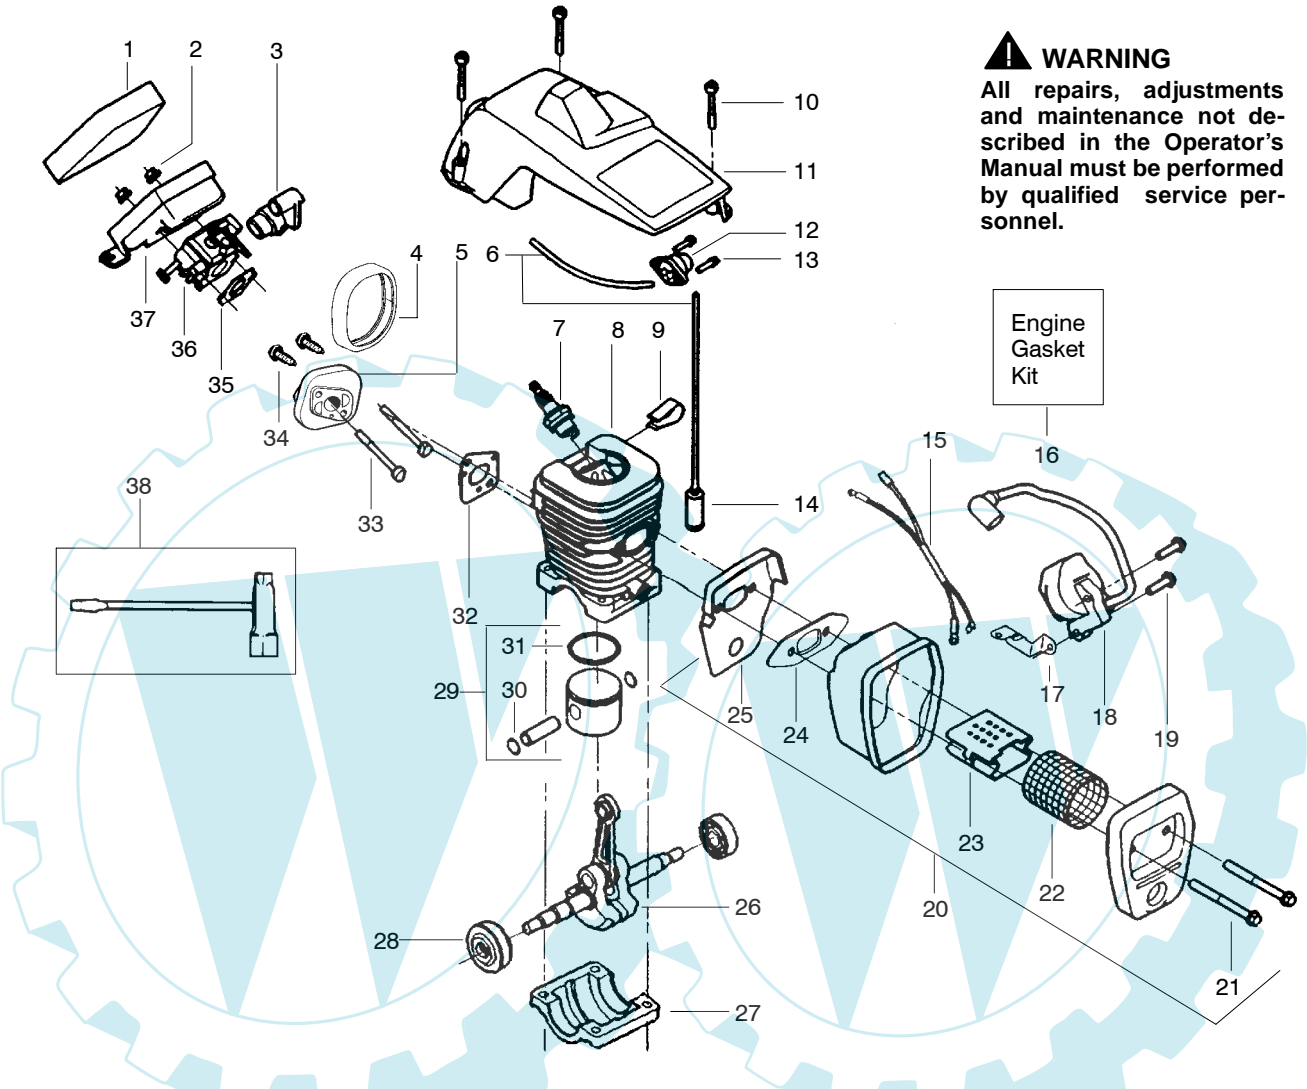

PARTS LIST NO. 530163046		PARTNER® PARTS LIST	CHAIN SAW MODEL(s) 350 – Russia	
DATE 3/29/05	Replaces 163046 – 1/07/04		Note: Illustration may differ from actual model due to design changes	PAGE NO. 6

TYPE 4

⚠ WARNING
All repairs, adjustments and maintenance not described in the Operator's Manual must be performed by qualified service personnel.

Ref.	Part No.	Description	Ref.	Part No.	Description	Ref.	Part No.	Description
1.	530037793	Foam – Air Filter	17.	530047442	Strap – Ground	32.	530069608	Gasket – Adapter(kit)
2.	530016101	Nut	18.	530039167	Module – Ignition	33.	530016187	Screw
3.	530035526	Grommet – Carb Adjust	19.	530015814	Screw	34.	530016386	Screw
4.	530054144	Seal – Carb Adapter	20.	530047207	Assy – Muffler (Incl. 21 – 25)	35.	530069608	Gasket – Carb.(kit)
5.	530049700	Adapter – Carb.	21.	530016132	Screw	36.	---	Kit – Carburetor
6.	530069247	Kit – Fuel Line (Small)	22.	530036103	Screen – Spark		530071820	Zama (W – 20)
7.	952030150	Spark Plug (RCJ – 7Y)	23.	530037813	Diffuser – Muffler		530071821	Walbro (WT – 662)
8.	530012550	Cylinder	24.	530069608	Gasket – Muffler(kit)	(Note: Repair kits are not available for these carburetors)		
9.	530016136	Clip – High Tension Lead	25.	530049870	Backplate – Muffler	37.	530057480	Housing – Air Filter
10.	530016153	Screw	26.	530047062	Assy. – Crankshaft	38.	530031135	Wrench – Bar
11.	530071310	Kit – Cylinder Shield	27.	530037935	Cap – Crankcase	Not Shown		
12.	530047213	Assy – Air Purge	28.	530056363	Assy. – Seal & Bearing	---	530164597	Operator Manual English Only
13.	530015780	Screw	29.	530071408	Kit – Piston (Incl. 30 & 31)	---	530164598	Russia
14.	530095646	Assy – Fuel Pick – up	30.	530015697	Retainer – Piston Pin	---	530057757	Decal – Warning
15.	530052296	Assy. – Wire Harness	31.	530038729	Ring – Piston			
16.	530069608	Kit – Engine Gasket (Incl. 24, 32 & 35)						

✓ = NEW PART NUMBER FOR THIS IPL   * = REFER TO THE SERVICE REFERENCE INDICATED FOR MORE INFORMATION. (LOCATED AT END OF IPL)
● = THESE PARTS ARE ILLUSTRATED FOR CLARITY. ORDER COMPLETE ASSEMBLY.