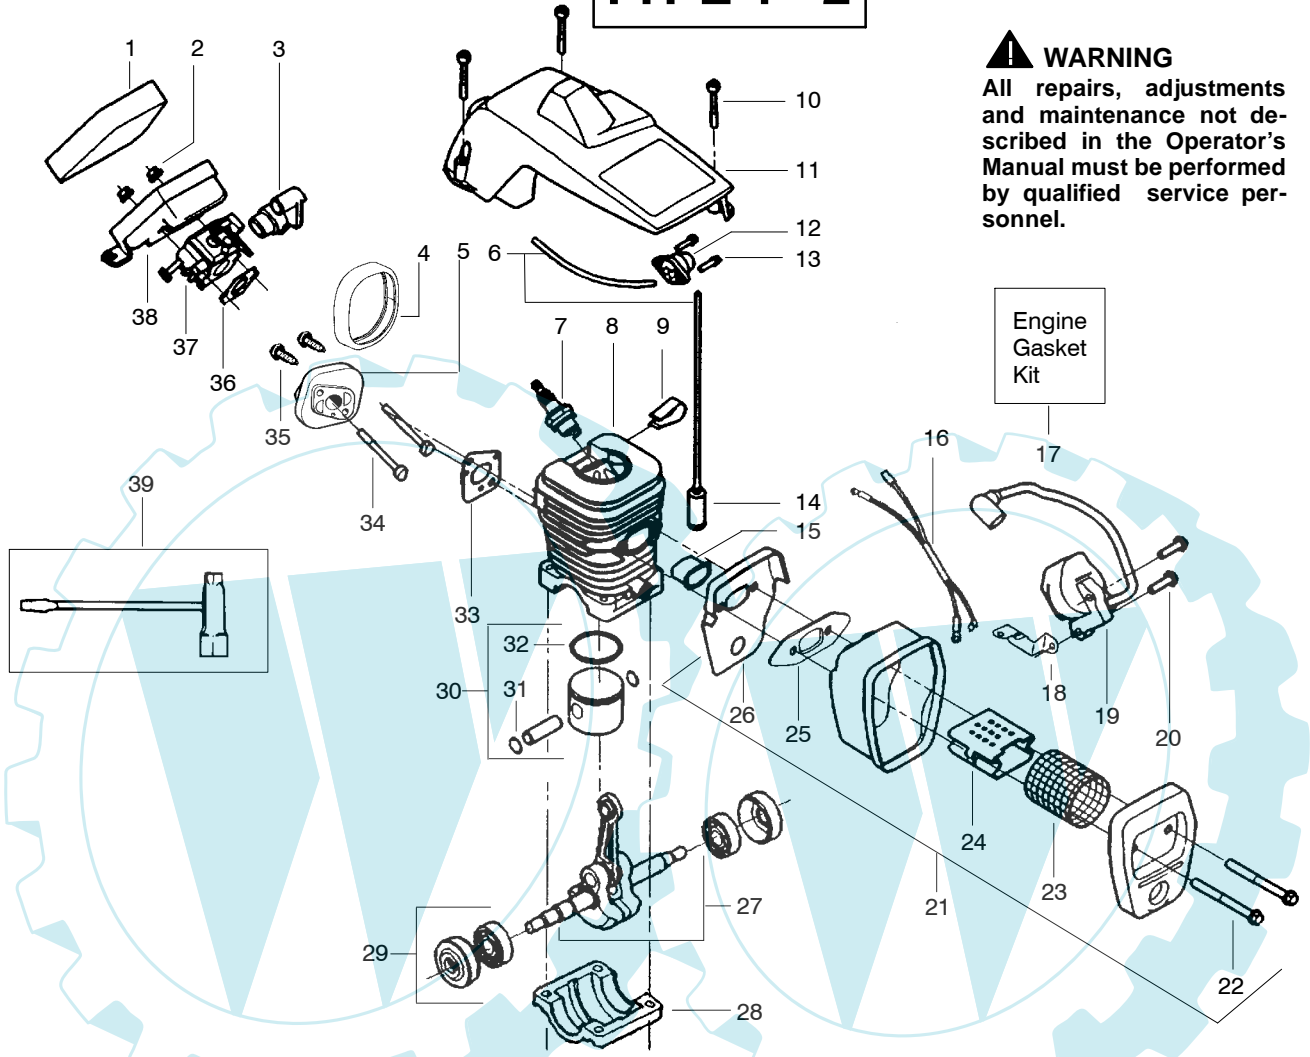

PARTS LIST NO. 530163046		PARTNER® PARTS LIST	CHAIN SAW MODEL(S) 350 – Russia	
DATE 3/29/05	Replaces 163046 – 1/07/04		Note: Illustration may differ from actual model due to design changes	PAGE NO. 4

TYPE 1-2

⚠ WARNING
All repairs, adjustments and maintenance not described in the Operator's Manual must be performed by qualified service personnel.

Ref.	Part No.	Description	Ref.	Part No.	Description	Ref.	Part No.	Description
1.	530037793	Foam – Air Filter	17.	530069608	Kit – Engine Gasket (Incl. 25, 33 & 36)	32.	530029805	Ring – Piston
2.	530016101	Nut	18.	530047442	Strap – Ground	33.	530069608	Gasket – Adapter(kit)
3.	530049244	Grommet – Carb Adjust	19.	530039198	Module – Ignition	34.	530016187	Screw
4.	530054144	Seal – Carb Adapter	20.	530015814	Screw	35.	530016386	Screw
5.	530049700	Adapter – Carb.	21.	530047207	Assy – Muffler (Incl. 22 – 26)	36.	530069608	Gasket – Carb.(kit)
6.	530069247	Kit – Fuel Line (Small)	22.	530016132	Screw	37.	---	Kit – Carburetor (WT – 324)
7.	952030150	Spark Plug (RCJ – 7Y)	23.	530036103	Screen – Spark		530071618	(W – 14A)
8.	530069606	Kit – Cylinder	24.	530037813	Diffuser – Muffler	38.	530037804	Housing – Air Filter
9.	530016136	Clip – High Tension Lead	25.	530069608	Gasket – Muffler (kit)	39.	530031135	Scrench
10.	530016153	Screw	26.	530049870	Backplate – Muffler	Not Shown		
11.	530071310	Kit – Cylinder Shield	27.	530047062	Assy. – Crankshaft	---	---	Operator Manual
12.	530047213	Assy – Air Purge	28.	530037935	Cap – Crankcase		530163655	English Version
13.	530015780	Screw	29.	530056363	Assy. – Seal & Bearing		530163656	Russian Version
14.	530095646	Assy – Fuel Pick – up	30.	530069604	Kit – Piston (Incl. 31 & 32)		530056654	Decal – Warning
15.	530037652	Insulator – Heat	31.	530015697	Retainer – Piston Pin			
16.	530052296	Assy. – Wire Harness						

✓ = NEW PART NUMBER FOR THIS IPL   * = REFER TO THE SERVICE REFERENCE INDICATED FOR MORE INFORMATION. (LOCATED AT END OF IPL)
● = THESE PARTS ARE ILLUSTRATED FOR CLARITY. ORDER COMPLETE ASSEMBLY.